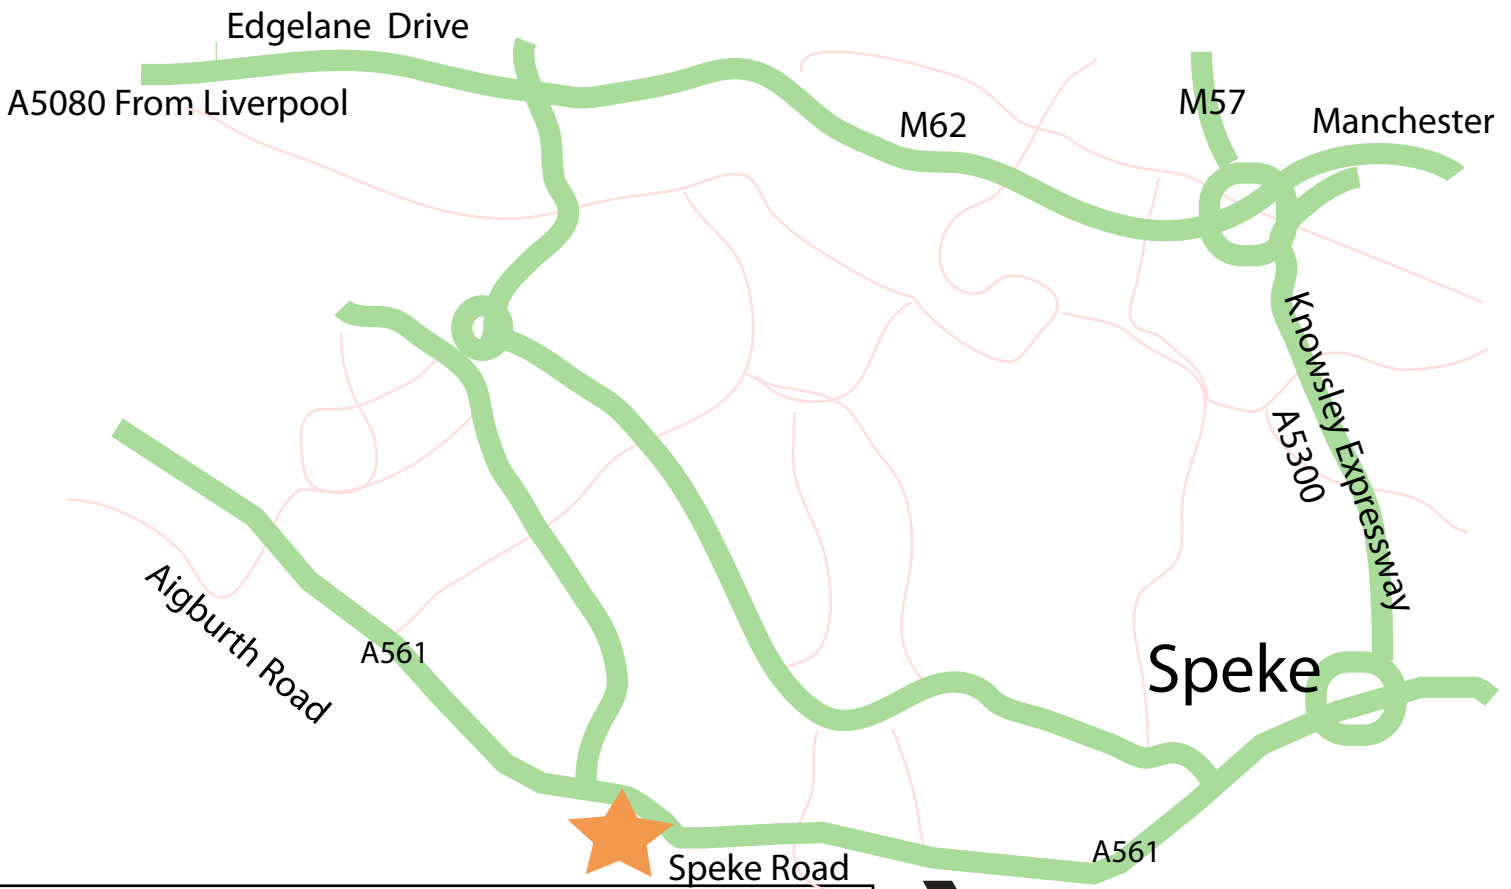

Maritime/Regenda Office Matchworks Liverpool

Car

Exit the M6 at junction 21a on to the M62 towards Liverpool. Exit at junction 6 and join the A5300 towards Runcorn. Follow the signs to Liverpool South on A1 For about 12th The Match works is on the left past the airport and the Estuary Commerce Park.

Rail

The Matchworks are a 20 minute work from Liverpool South Parkway. Exit the station and take a left at the main road. Keep walking down Horricks Avenue and you get to Speke Road. Turn left at Speke Road and walk until you see The Matchworks.

Bus

From the city centre catch the number 82 or 20 from Paradise Street Bus Station. Both have stops outside The Matchworks.

Please make an appointment before visiting this office as interviews will not be guaranteed.

the
regenda
group

making the North West a better place to live