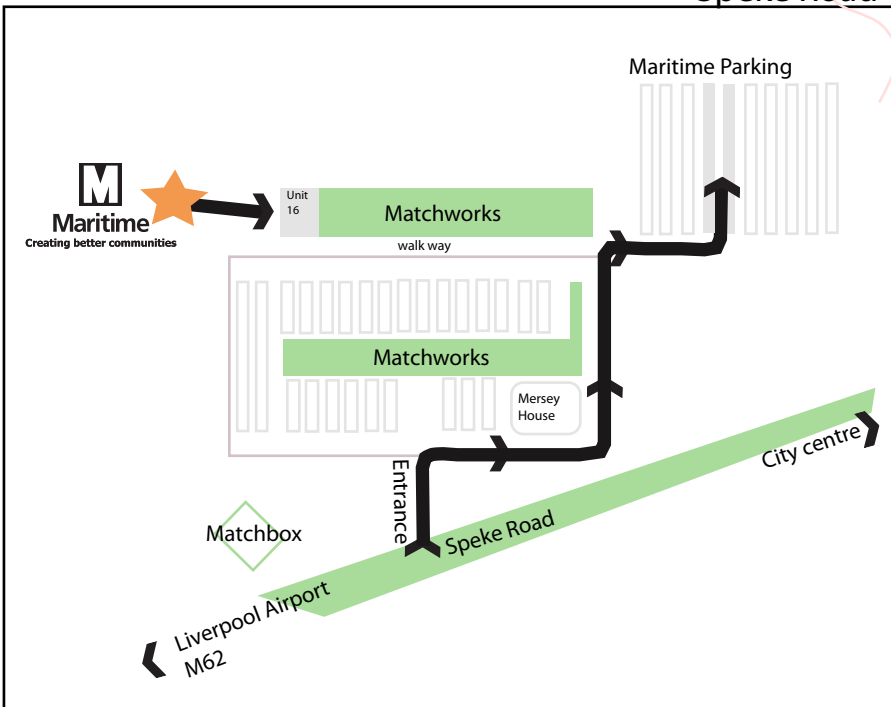

## Car

Exit the M6 at junction 21a on to the M62 towards Liverpool. Exit at junction 6 and join the A5300 towards Runcorn. Follow the signs to Liverpool South on A1 For about 12th The Match works is on the left past the airport and the Estuary Commerce Park.

## Rail

The Matchworks are a 20 minute work from Liverpool South Parkway. Exit the station and take a left at the main road. Keep walking down Horricks Avenue and you get to Speke Road. Turn left at Speke Road and walk until you see The Matchworks.

## Bus

From the city centre catch the number 82 or 20 from Paradise Street Bus Station. Both have stops outside The Matchworks.

Please make an appointment before visiting this office as interviews will not be guaranteed.