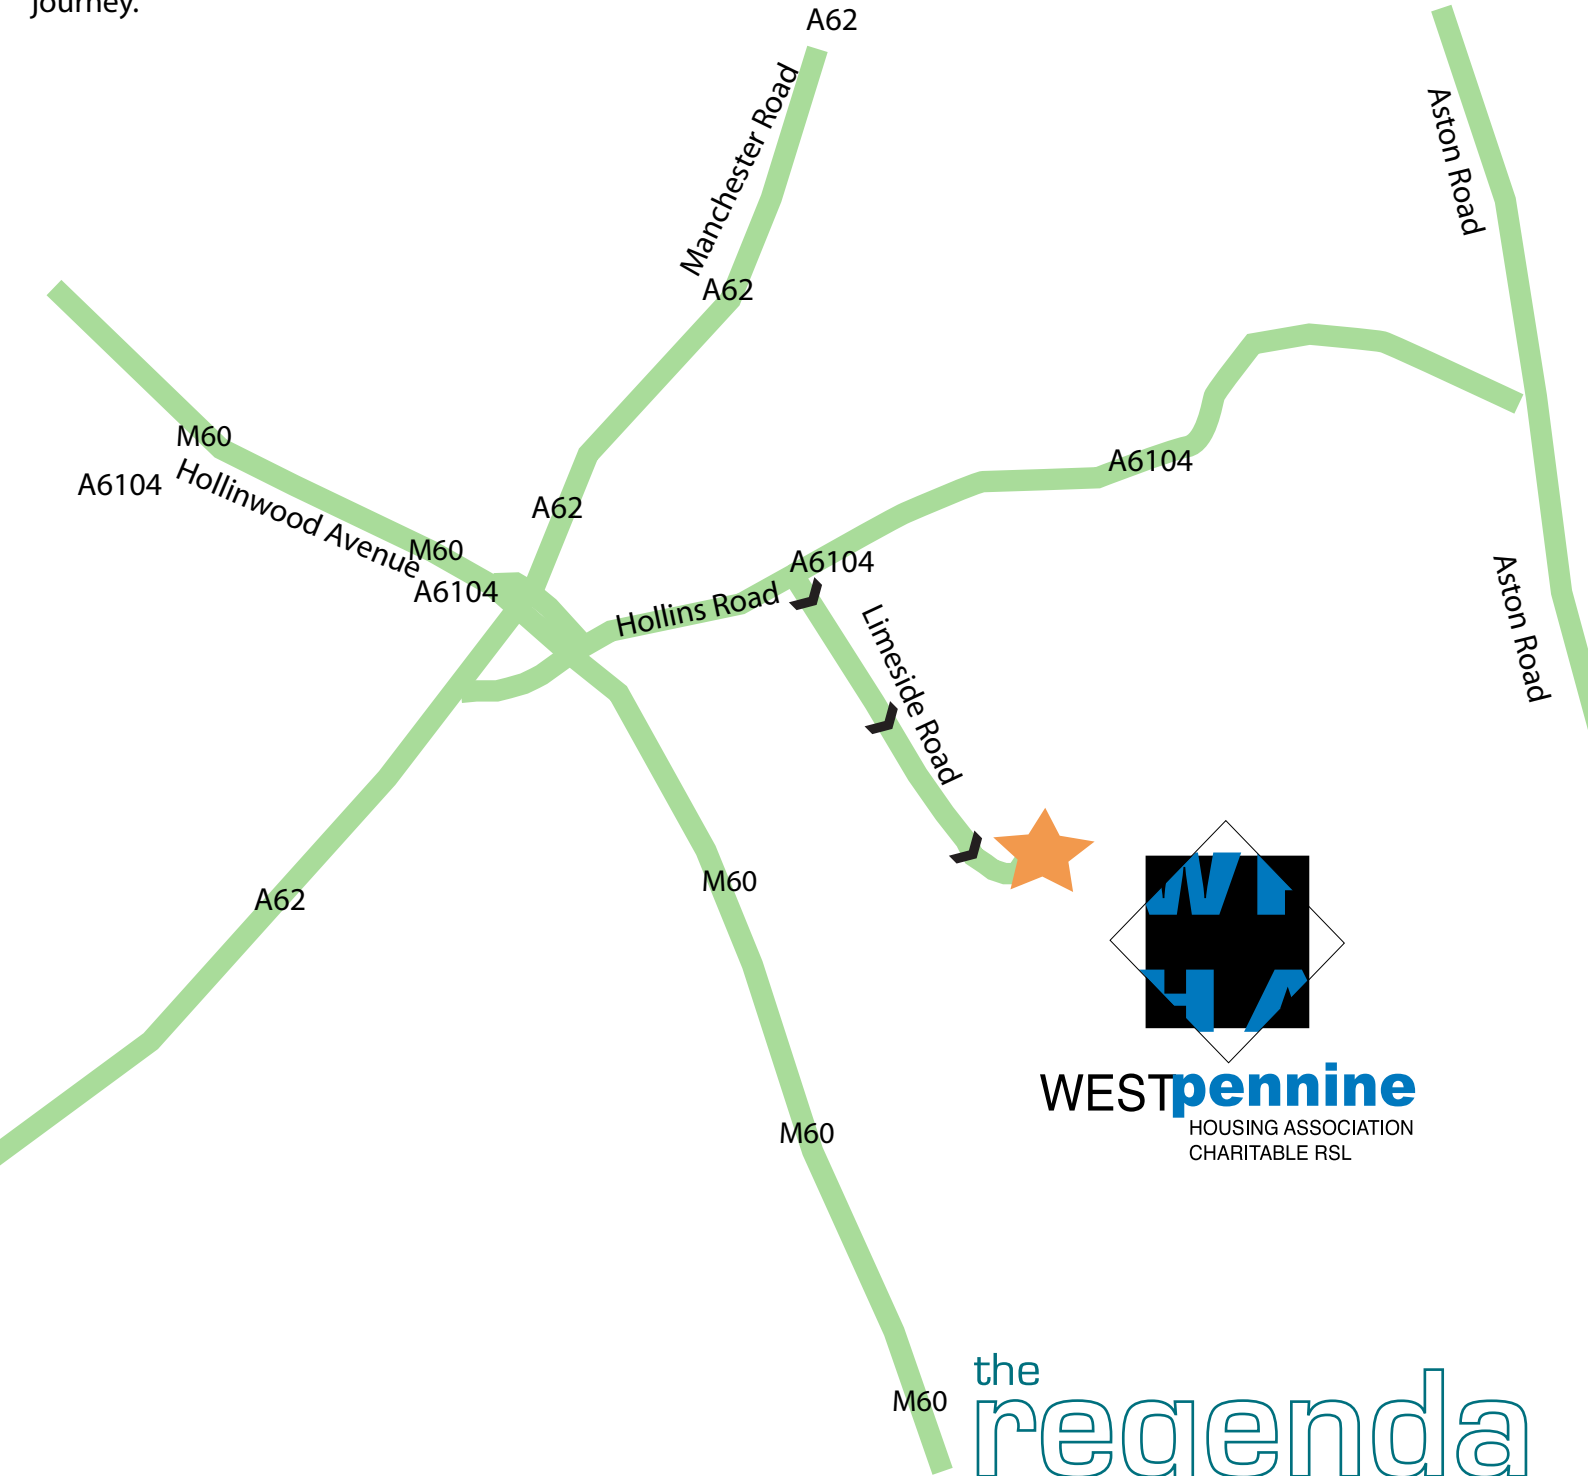

## Car

Exit onto Slip Road (M60 J18\M62 J18\M66 J4).At the roundabout, take the third exit onto Slip Road (M60 J18\M62 J18\M66 J4).Continue onto M60.Exit onto Slip Road (M60 J22). Turn right onto Manchester Road. Turn sharp left onto Hollins Road. At the roundabout, take the second exit onto Hollins Road. Turn right onto Limeside Road. Bear left onto Lime Green. Turn left.Turn right

## Bus

The 76 from manchester stops right outside.

## Rail

The nearest station is Hollingwood. It would be best to get a taxi which should be no more than a five minute journey.

**WESTpennine**  
HOUSING ASSOCIATION  
CHARITABLE RSL

the  
**regenda**  
group