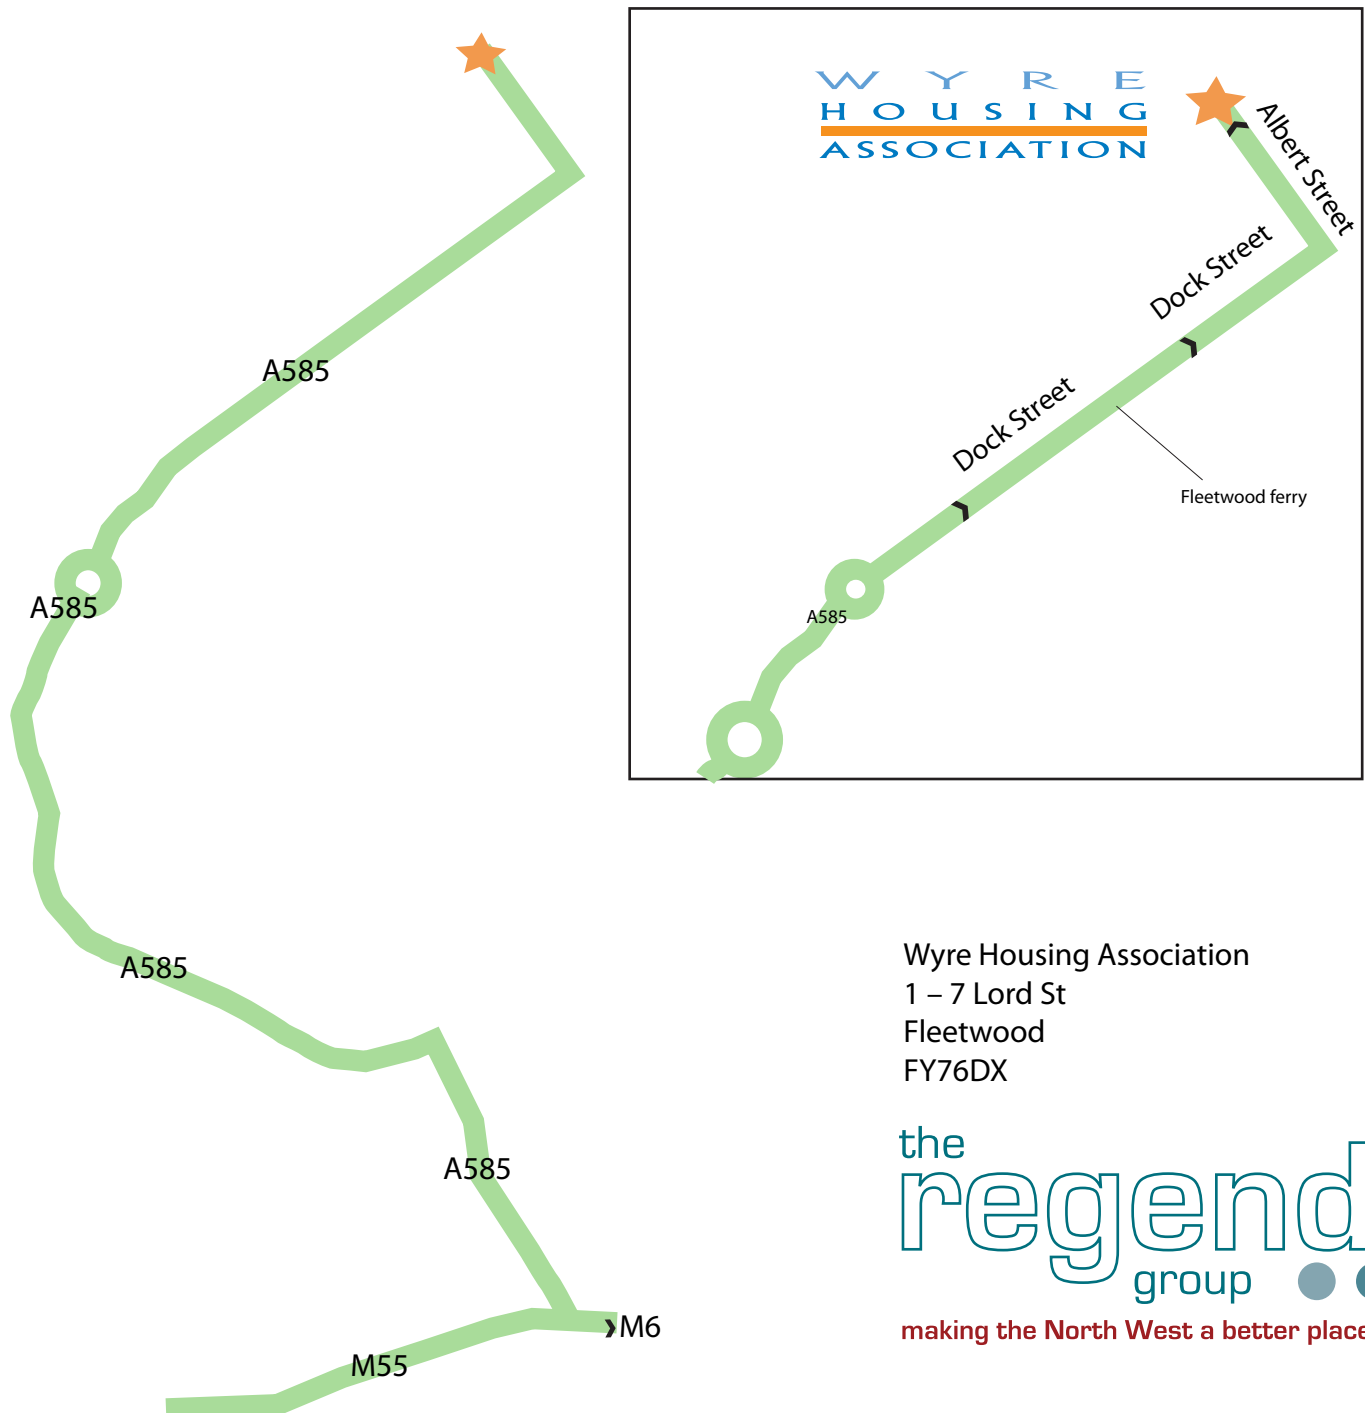

Wyre/Regenda Office Wyre

Car

Leave the M6 Motorway at Junction 32 and join the start of the M55 to Blackpool.

Leave the M55 at junction 3, then at roundabout take the 3rd exit onto the A585 (signposted Fleetwood, A585). Continue forward for approx 1 mile until you reach the T junction at the end (passing Shell Westholme Garage). Turn left at T junction and keep in the right hand lane heading towards traffic lights at Shell Singleton Cross Roads. Bear right at the traffic lights following signs for Fleetwood passing garden centre, Texaco garage and River Wyre pub on the left hand side. At River Wyre pub roundabout take the 2nd exit onto the A585 (signposted Fleetwood). At next roundabout take the 3rd exit onto the A585. Continue forward through the next roundabout on the A585 (signposted Fleetwood). Continue forward on the next roundabout (Eros statue in the middle of roundabout) the A585 following signs for Fleetwood take the 2nd exit. At the mini roundabout take the 2nd exit. At the next mini roundabout (fleetwood ferry) take the 2nd exit. At Asda mini roundabout keep in right hand lane and continue forward passing Fleetwood Arms pub (left), Bernie Atherton carpe shop (left) and Wynsors world of shoes (right). Immediately after Wynsors, turn left down Albert Street. Proceed to the end and the office is on the corner of this junction on the left.

Rail

The nearest train station is Poulton-le-Fylde (5.26mi, 8.46km)

Wyre Housing Association
1 – 7 Lord St
Fleetwood
FY76DX

the
regenda
group

making the North West a better place to live